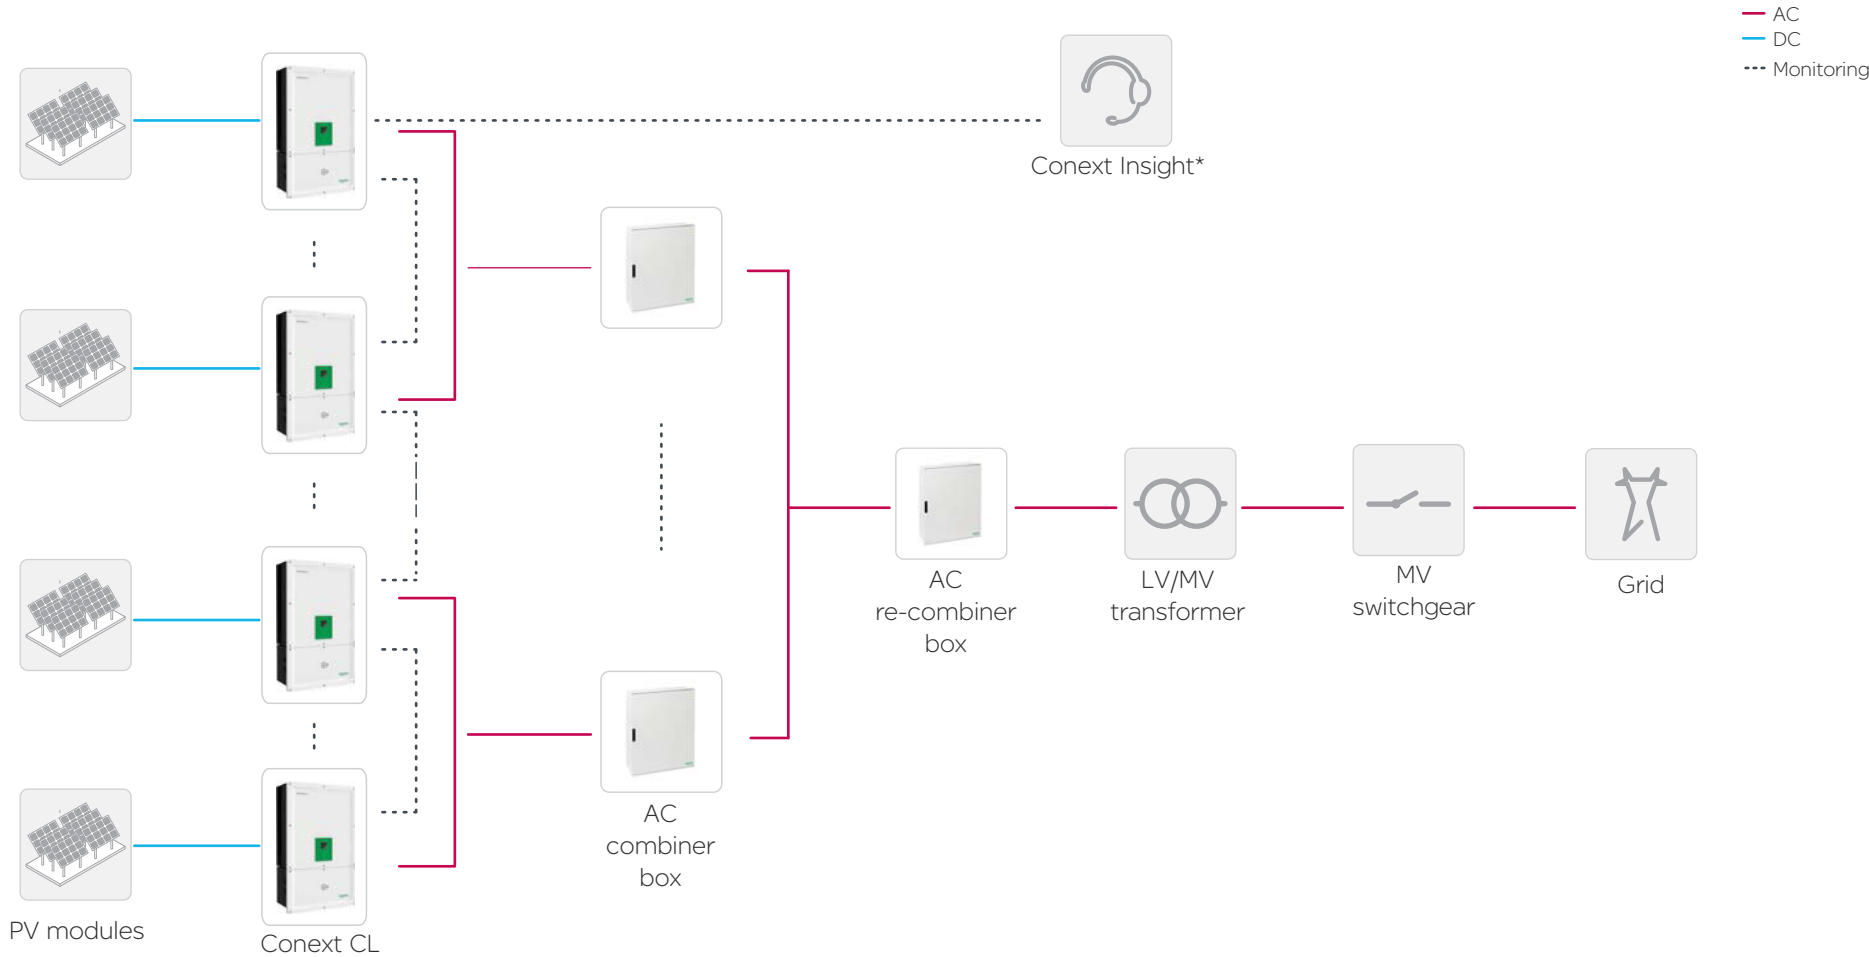

PV power plant decentralised solution

*Conext CL is compatible with various leading third party monitoring solution providers worldwide